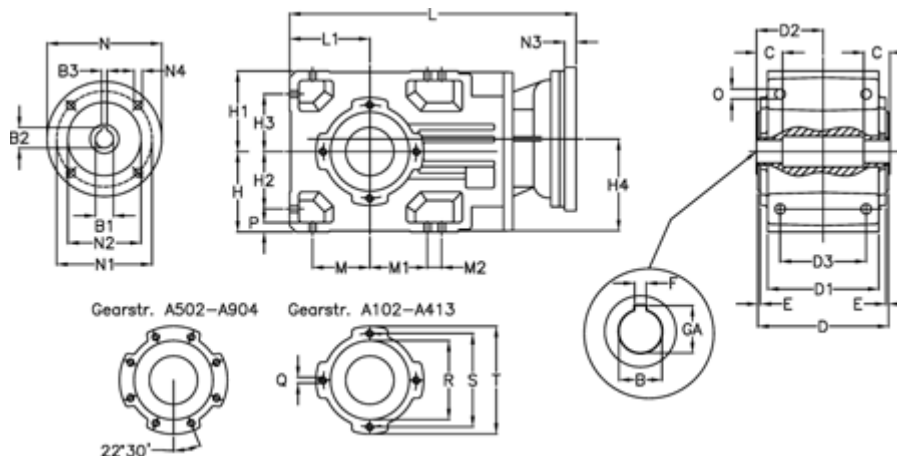

Article number: 29600102144225

Description: Bevel helical gearbox
A102UH30-21,4-P71B5

Measures

B = 30	D3 = 75	H3 = 50.0	N1 = 130	S = 100
B1 = 14	Description = A102UH30-xx-P71 B5	H4 = 83.0	N2 = 110	T = 120
B2 = 16.3	E = 3.0	L = 282.5	N3 = 0	
B3 = 5	F = 8	L1 = 70	N4 = M8x16	
C = 18	GA = 33.3	M = 50.0	O = 9.5	
D = 117	H = 70	M1 = 50.0	P = 9	
D1 = 95	H1 = 70	M2 = 0	Q = M8x12	
D2 = 60.0	H2 = 50.0	N = 160	R = 80	